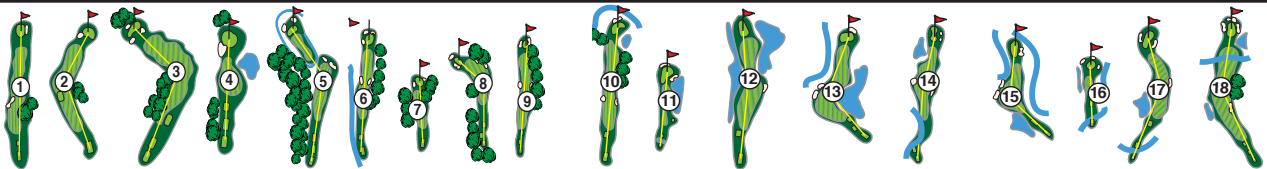

528	338	390	205	422	382	149	279	374	3067	P L A Y E R	492	146	395	402	412	354	180	420	521	3322	6389	
JOHN CAIN	528	338	315	175	376	382	149	279	374	2916			492	146	395	362	364	354	180	371	521	3185	6101
PARKS	513	320	315	175	376	369	133	265	364	2830			475	133	385	362	364	341	155	371	497	3083	5913
Blue & White HCP	11	7	3	13	1	9	15	17	5				16	18	4	8	10	2	14	6	12		
PAR	5	4	4	3	4	4	3	4	4	35			5	3	4	4	4	4	3	4	5	36	71
HOLE	1	2	3	4	5	6	7	8	9	OUT		10	11	12	13	14	15	16	17	18	IN	TOT	
PAR	5	4	4	3	4	4	3	4	4	35		5	3	4	4	4	4	3	4	5	36	71	
NEWPORT	441	320	315	175	317	369	133	265	308	2643		475	133	319	282	364	275	155	291	436	2730	5373	
SUNSHINE	441	195	259	89	317	314	112	209	308	2244		383	89	319	282	308	275	105	291	436	2488	4732	
Gold & White HCP	9	3	13	17	1	11	15	5	7			4	18	8	2	12	10	16	14	6			

© 9/23 DESIGNER GOLF SCORECARDS 888-453-4183

Date: _____ Marker: _____ Attest: _____ Tees Played _____

LaValley BUILDING SUPPLY
Your Local Lumberyard & Hardware Store Since 1962
351 Sunapee Street Newport, NH
603 863 1050
12 Locations Throughout NH & VT • LaValleys.com
Windows & Doors • Garages & Sheds • Kitchens & Baths • Free Delivery on Orders of $100+

GOODRICH
OIL & PROPANE COMPANY
A DIVISION OF
EASTERN
Propane & Oil Since 1932

232 North Main Street
Newport, NH
603.863.3700
eastern.com