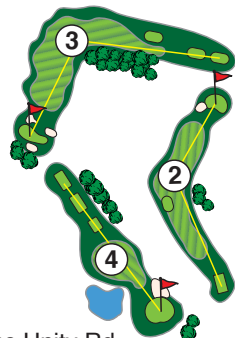

**USGA Rules govern
all play except for
Local Rules**

LOCAL RULES

WHITE STAKES

Out of Bounds, Left on #1,
Right #3, Left #5, Left on #11,
Driving Range #18

**YARDAGE Markers &
Sprinkler Heads Rule F5-**

nearest relief no closer to the
hole stance plus one club
length

Across Unity Rd.

**LOST BALL/OB-USGA Rule
E5-**

Take relief by dropping ball in
fairway within 2 club lengths
of the rough perpendicular to
where ball is estimated to have
crossed edge of boundary no
nearer to hole,

WATER HAZARD

Drop zones in use on #13 hit
into pond and #15 hit into river

COURTESY RULES

PLEASE...fix divots, repair ball
marks and rake bunkers

Please observe and comply
with Cart use signage

Observe Golf Etiquette, allow
faster players through, no
more than 3 minutes search for
lost ball