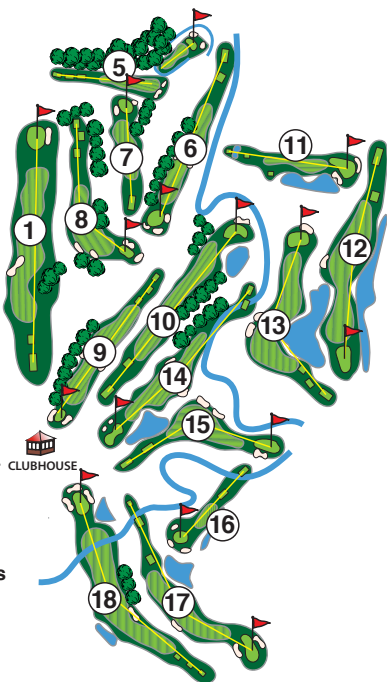

**USGA Rules govern
all play except for
Local Rules**

LOCAL RULES

WHITE STAKES

Out of Bounds, Left on #1,
Right #3, Left #5, Left on #11,
Driving Range #18

**YARDAGE Markers &
Sprinkler Heads Rule F5-**

nearest relief no closer to the
hole stance plus one club
length

Across Unity Rd.

**LOST BALL/OB-USGA Rule
E5-**

Take relief by dropping ball in
fairway within 2 club lengths
of the rough perpendicular to
where ball is estimated to have
crossed edge of boundary no
nearer to hole,

WATER HAZARD

Drop zones in use on #13 hit
into pond and #15 hit into river

COURTESY RULES

PLEASE...fix divots, repair ball
marks and rake bunkers

Please observe and comply
with Cart use signage

Observe Golf Etiquette, allow
faster players through, no
more than 3 minutes search for
lost ball

COURSE SLOPES/RATING

	Men's	Women's
Sugar River	72.1/128	-
John Cain	70.8/128	76.5/137
Parks	70.1/127	75.6/133
Newport	66.4/120	72.0/130
Sunshine	63.4/112	67.8/114

Keith Towers
Golf Professional

Newport Golf Club